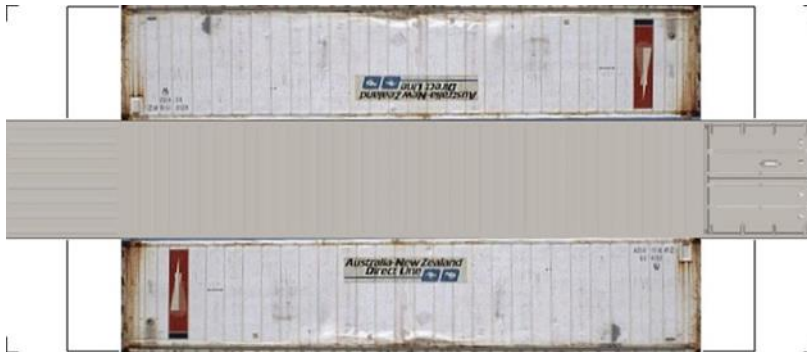

BUILD YOUR OWN (N SCALE) 40ft SHIPPING CONTAINERS

[Click to watch instructional video](#)

BUILD YOUR OWN (40ft SHIPPING CONTAINERS) N SCALE

Drawn By
www.krafttrains.com