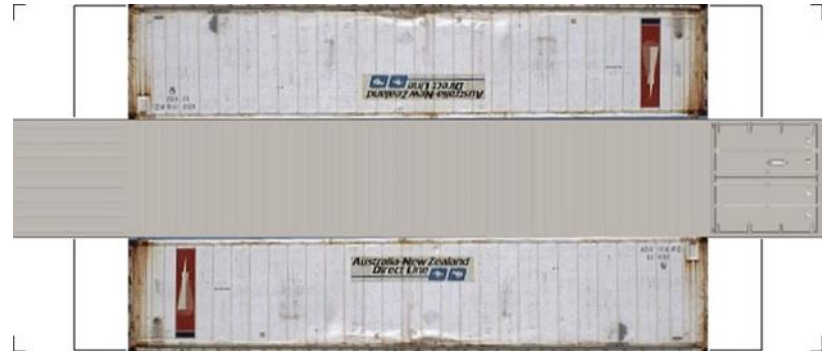

BUILD YOUR OWN (N SCALE) 40ft SHIPPING CONTAINERS

[Click to watch instructional video](#)

BUILD YOUR OWN (40ft SHIPPING CONTAINERS) N SCALE

Drawn By
www.krafttrains.com